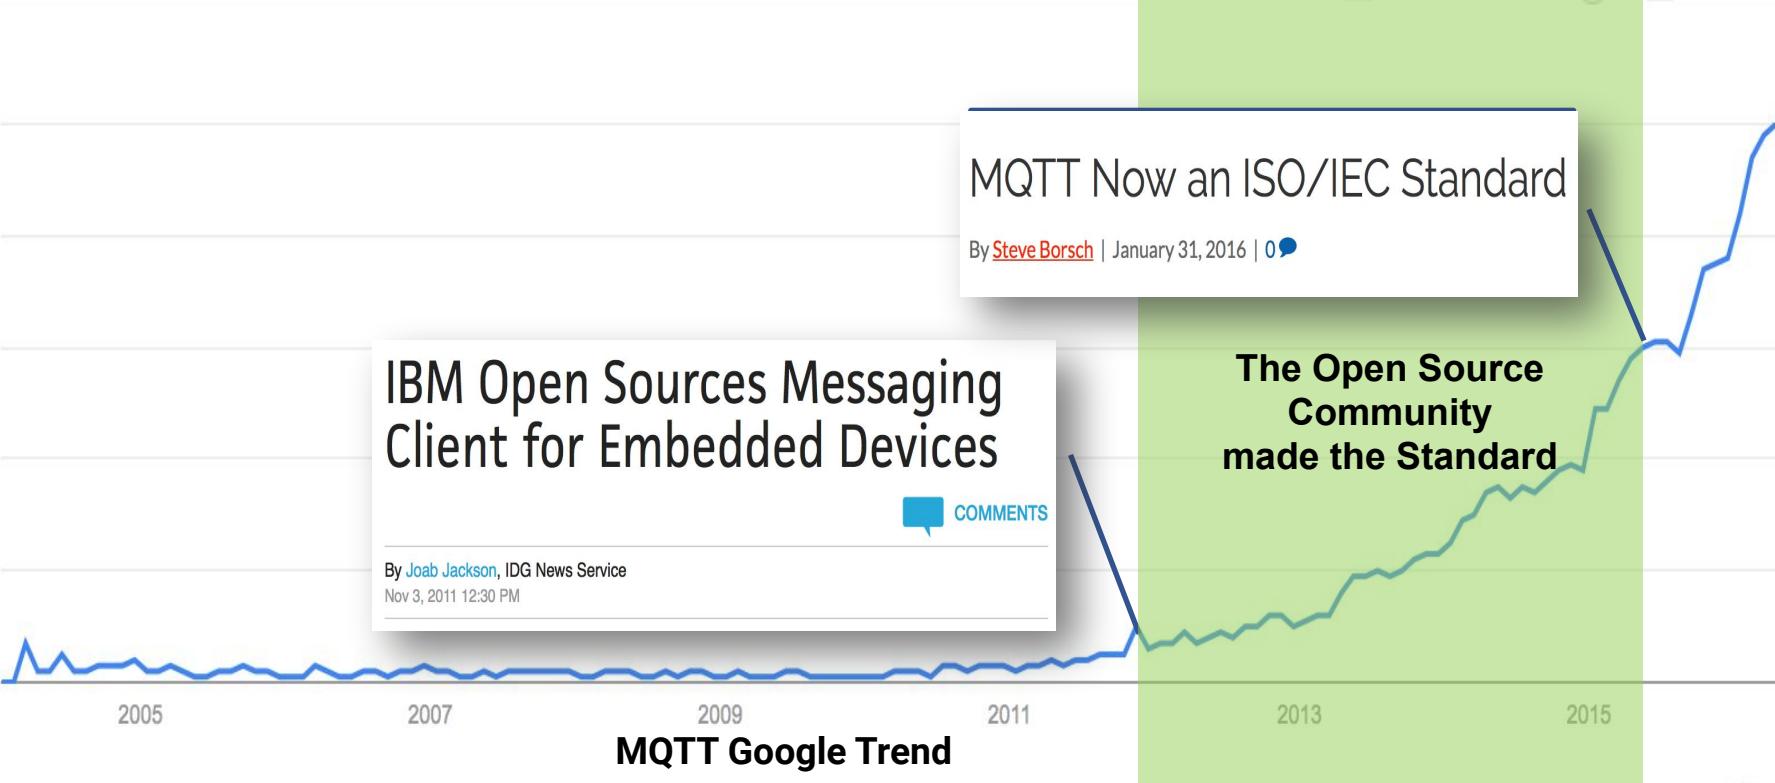

# The power of a community

Photo by [Hannah Busing](#) on [Unsplash](#)

**ECLIPSE**  
FOUNDATION

Invented  
by IBM and Arcom  
back in 1999

By Simon A. Eugster - Own work, CC BY-SA 4.0,  
<https://commons.wikimedia.org/w/index.php?curid=70622928>

# Community Adoption: MQTT